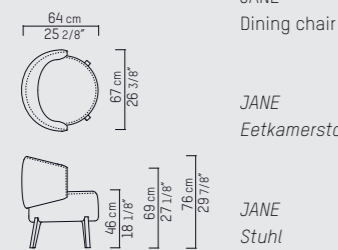

JANE DINING CHAIR

ENGLISH

The rounded low seater, JANE, thanks its name to restaurant The Jane in Antwerp, for which Studio Piet Boon designed the award winning interior. Its cylinder shape, fluid lining and overlapping elements give the JANE its accessible and distinct character. The sociable shape invites for multidirectional seating, making it easy to combine the JANE with other pieces of furniture.